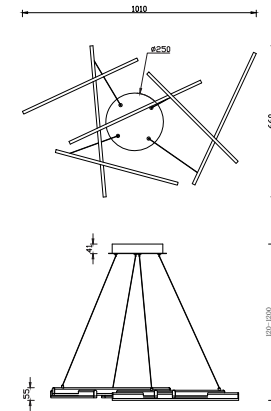

Instruction

MOD016PL-L75MG3K

MAX 75W
3500 Lumen

Model: MOD016PL-L75MG3K
Collection: Technical

Pendant Lamps