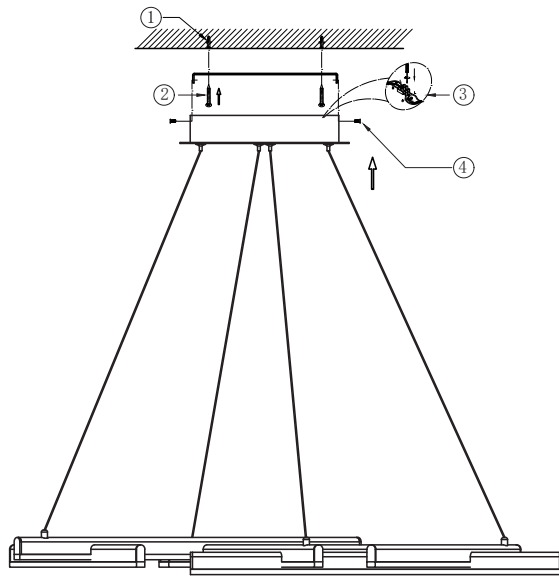

Instruction

MOD016PL-L75MG3K

MAX 75W
3500 Lumen

Model: MOD016PL-L75MG3K
Collection: Technical

Pendant Lamps