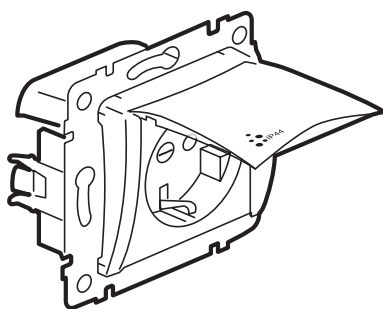

Valena™
2 P+E socket outlets - IP 44
German standard

Cat. No(s): 7 741 20 - 7 742 20/60

7 741 20 - 7 742 20

7 742 60

1. USE

Waterproof socket outlets, German standard.
 Mechanisms supplied with:
 - Support
 - Cover plate
 To be equipped with plate.

2. RANGE

Description	Ivory	White
2 P+E socket with shutters and flap cover	7 741 20	7 742 20
2 P+E socket key protected with shutters and flap cover	-	7 742 60

3. OVERALL DIMENSIONS (mm)

References	A	B	C	D
7 741 20 - 7 742 20	71	71	51	20
7 742 60	71	71	51	20

4. CONNECTION

Screw terminals
 Capacity: 2 x 2.5 mm²
 Stripping length: 10 mm
 Compatible flexible or rigid cables.

5. TECHNICAL CHARACTERISTICS

■ **5.1 Mechanical characteristics**

Protection against solid bodies and liquids: IP 44
 Protection against impact: IK 04

■ **5.2 Material characteristics**

Colour: - White RAL 9003 - Ivory RAL 1013
 Material: - Membrane: PP
 - Cover: PC (transparent)
 - Cover plate (of the socket outlet): PC
 - Halogen free
 - UV resistant