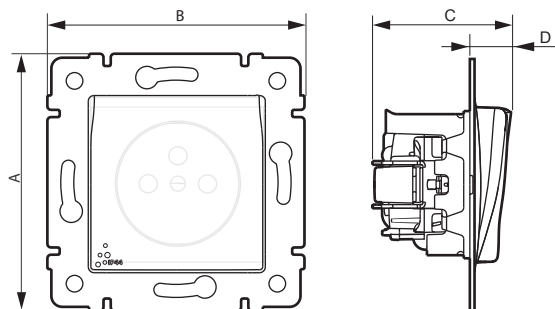

Valena™
2 P+E socket outlets - IP 44
German standard

Cat. No(s): 7 741 20 - 7 742 20/60

7 741 20 - 7 742 20

7 742 60

1. USE

Waterproof socket outlets, German standard.
 Mechanisms supplied with:
 - Support
 - Cover plate
 To be equipped with plate.

2. RANGE

Description	Ivory	White
2 P+E socket with shutters and flap cover	7 741 20	7 742 20
2 P+E socket key protected with shutters and flap cover	-	7 742 60

3. OVERALL DIMENSIONS (mm)

References	A	B	C	D
7 741 20 - 7 742 20	71	71	51	20
7 742 60	71	71	51	20

4. CONNECTION

Screw terminals
 Capacity: 2 x 2.5 mm²
 Stripping length: 10 mm
 Compatible flexible or rigid cables.

5. TECHNICAL CHARACTERISTICS

■ **5.1 Mechanical characteristics**

Protection against solid bodies and liquids: IP 44
 Protection against impact: IK 04

■ **5.2 Material characteristics**

Colour: - White RAL 9003 - Ivory RAL 1013
 Material: - Membrane: PP
 - Cover: PC (transparent)
 - Cover plate (of the socket outlet): PC
 - Halogen free
 - UV resistant