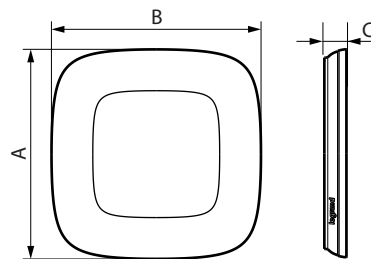

Valena™ Allure
Plates Plating finish

Cat. No(s): 7 544 21/22/23/24/25/31/32/33/34/35/41/42/43/44/45
7 544 51/52/53/54/55/61/62/63/64/65/71/72/73/74/75

7 544 21

7 544 22

1. USE

Face plates for Valena Allure: 1 - 2 - 3 - 4 and 5-gang wiring accessories.
 Available in several colours.
 Can be transformed in vertical or horizontal plate by rotation of internal trim.

2. RANGE

1-gang plates	White Mirror	7 544 21
	Black Baroque	7 544 31
	Purple Baroque	7 544 41
	Leather	7 544 51
	Walnut	7 544 61
	Carbon	7 544 71
2-gang plates	White Mirror	7 544 22
	Black Baroque	7 544 32
	Purple Baroque	7 544 42
	Leather	7 544 52
	Walnut	7 544 62
	Carbon	7 544 72
3-gang plates	White Mirror	7 544 23
	Black Baroque	7 544 33
	Purple Baroque	7 544 43
	Leather	7 544 53
	Walnut	7 544 63
	Carbon	7 544 73
4-gang plates	White Mirror	7 544 24
	Black Baroque	7 544 34
	Purple Baroque	7 544 44
	Leather	7 544 54
	Walnut	7 544 64
	Carbon	7 544 74
5-gang plates	White Mirror	7 544 25
	Black Baroque	7 544 35
	Purple Baroque	7 544 45
	Leather	7 544 55
	Walnut	7 544 65
	Carbon	7 544 75

3. OVERALL DIMENSIONS (mm)

	A	B	C
1-gang	91.5	91.5	10
2-gang	163	92.5	10
3-gang	234.5	93.5	10
4-gang	305.5	94.5	10
5-gang	377	95.5	10

4. MOUNTING

The plates are clipped onto the mechanisms for compensate for the thickness (Ex.: wall carpet) 0.75 mm to + 1.5 mm (2.25 mm).
 Easy to remove with a screwdriver using the slots on the side of the plate.